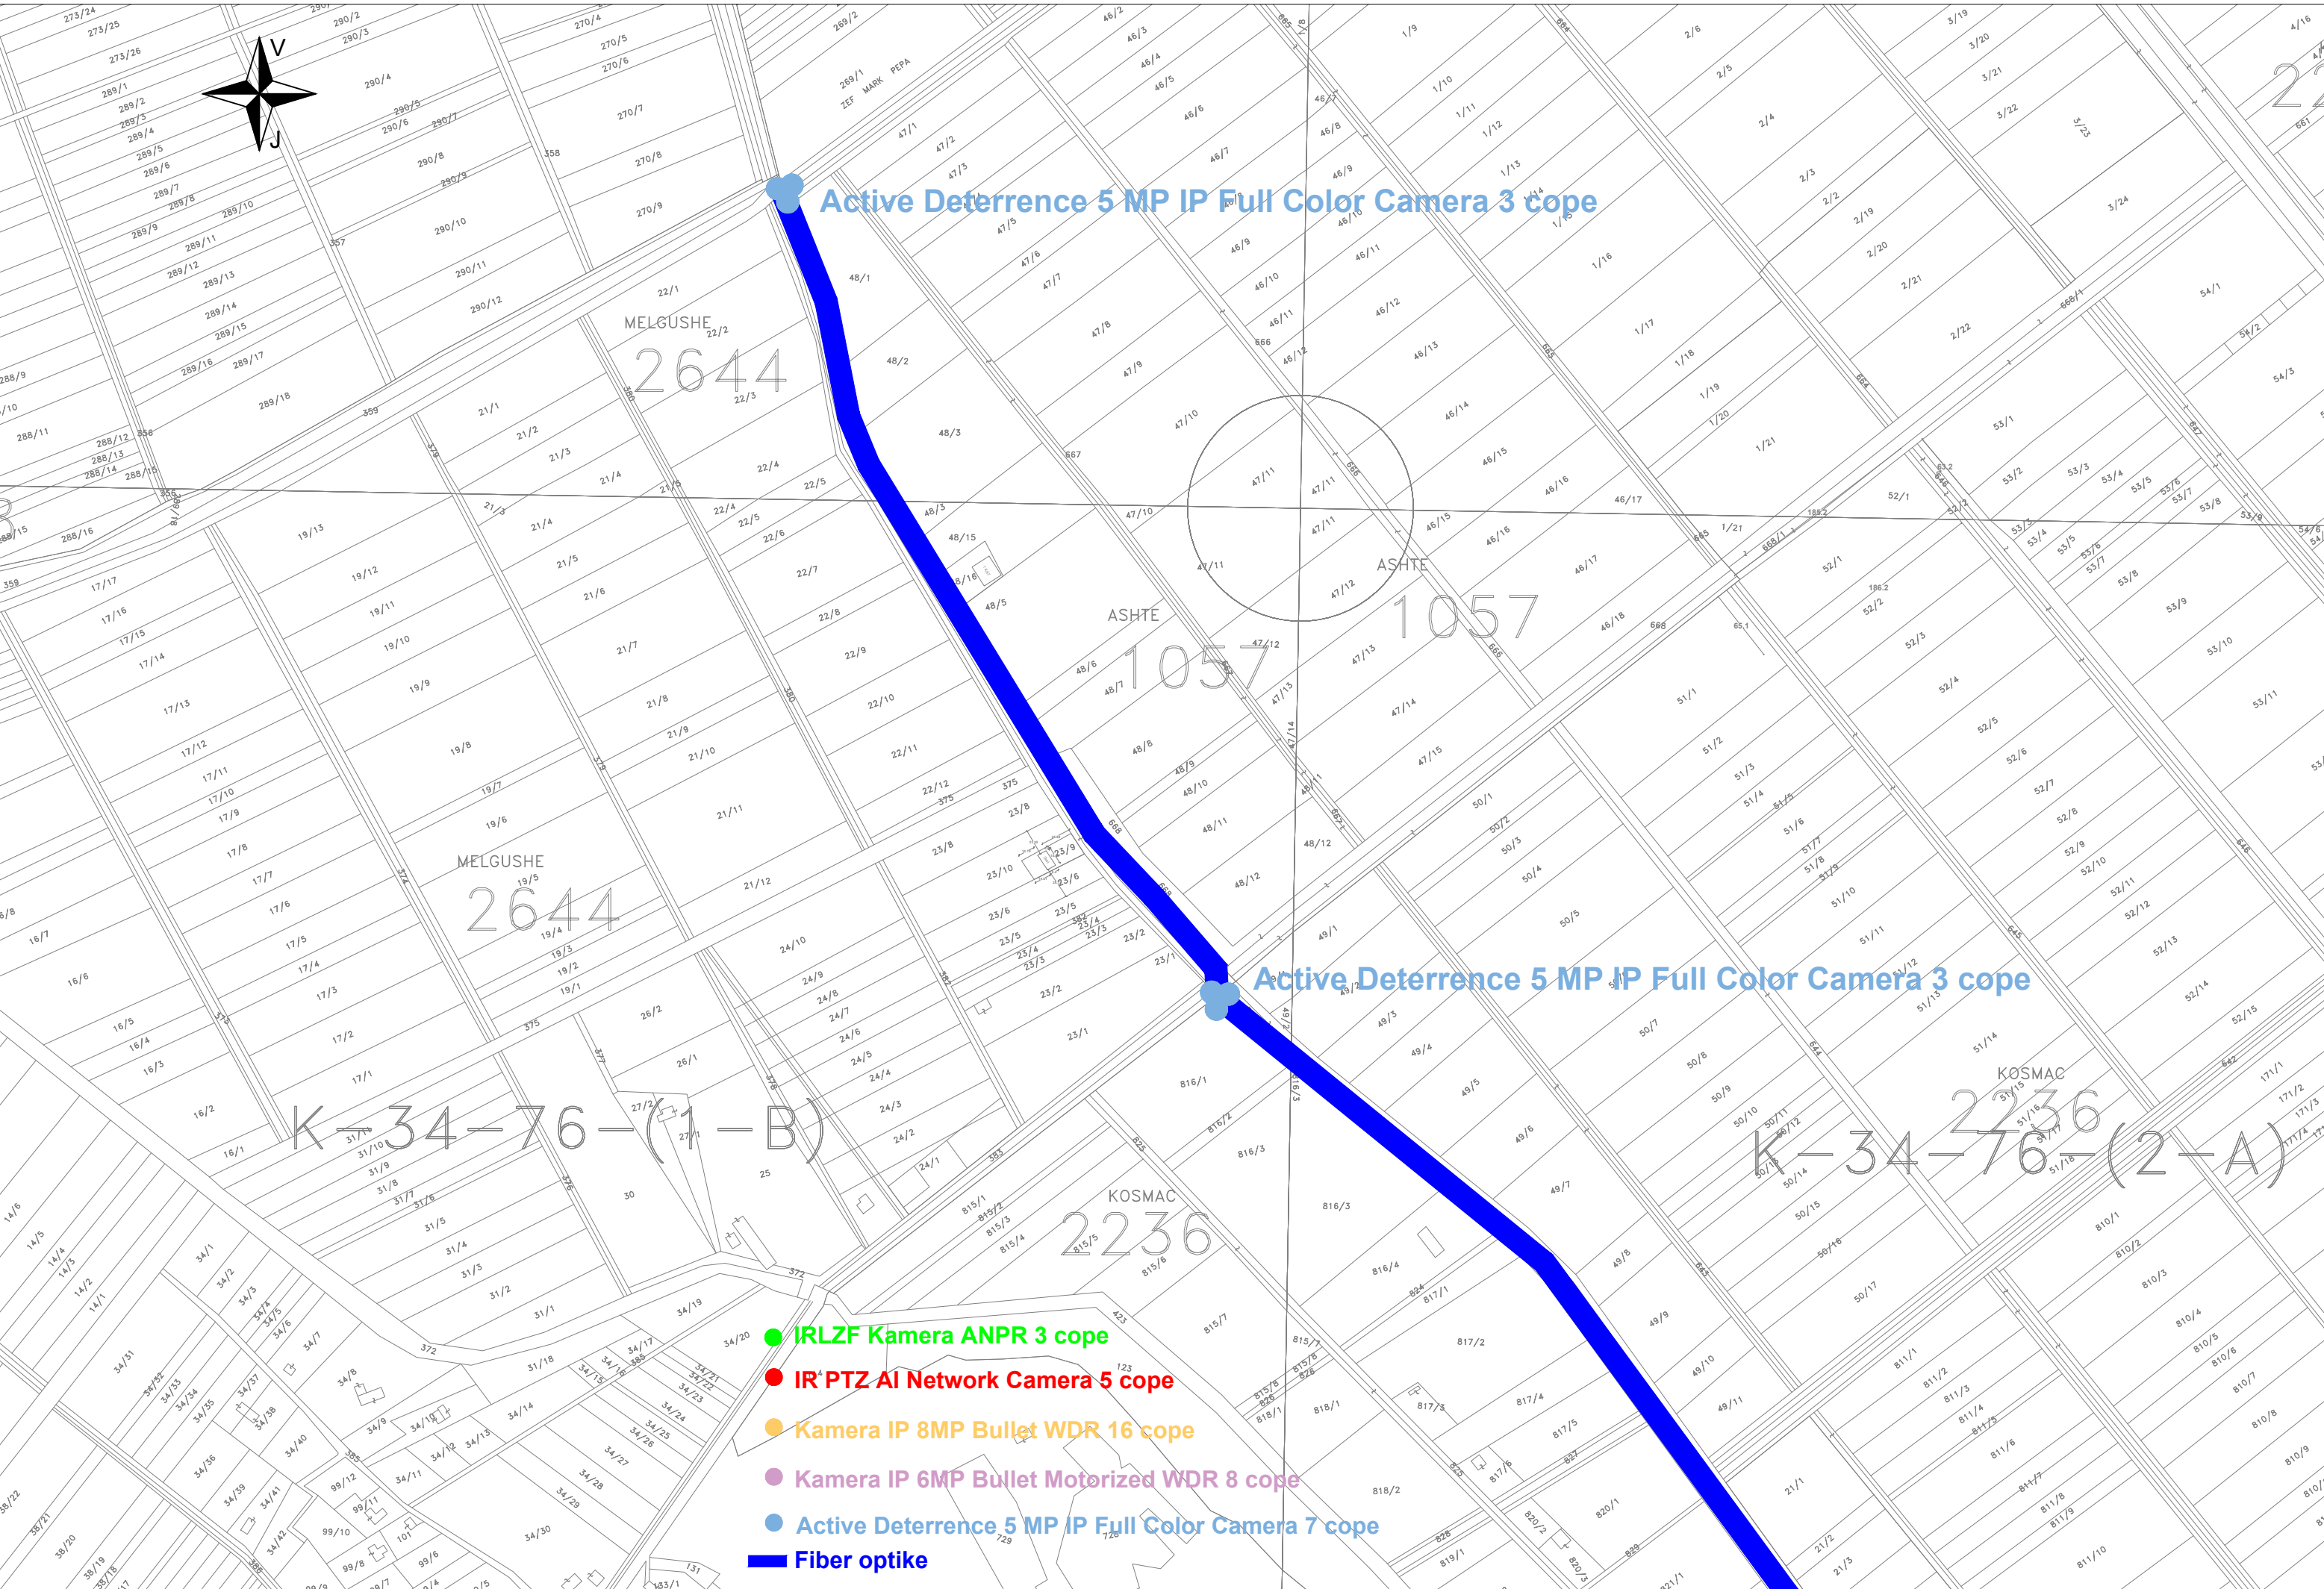

Active Deterrence 5 MP IP Full Color Camera 3 cope

Active Deterrence 5 MP IP Full Color Camera 3 cope

IRLZF Kamera ANPR 3 cope

IR PTZ AI Network Camera 5 cope

Kamera IP 8MP Bullet WDR 16 cope

Kamera IP 6MP Bullet Motorized WDR 8 cope

Active Deterrence 5 MP IP Full Color Camera 7 cope

Fiber optike

MELGUSHE
2644

ASHTE
1057

MELGUSHE
2644

KOSMAC
2236

K-34-76-(1-B)

KOSMAC
2236
K-34-76-(2-A)