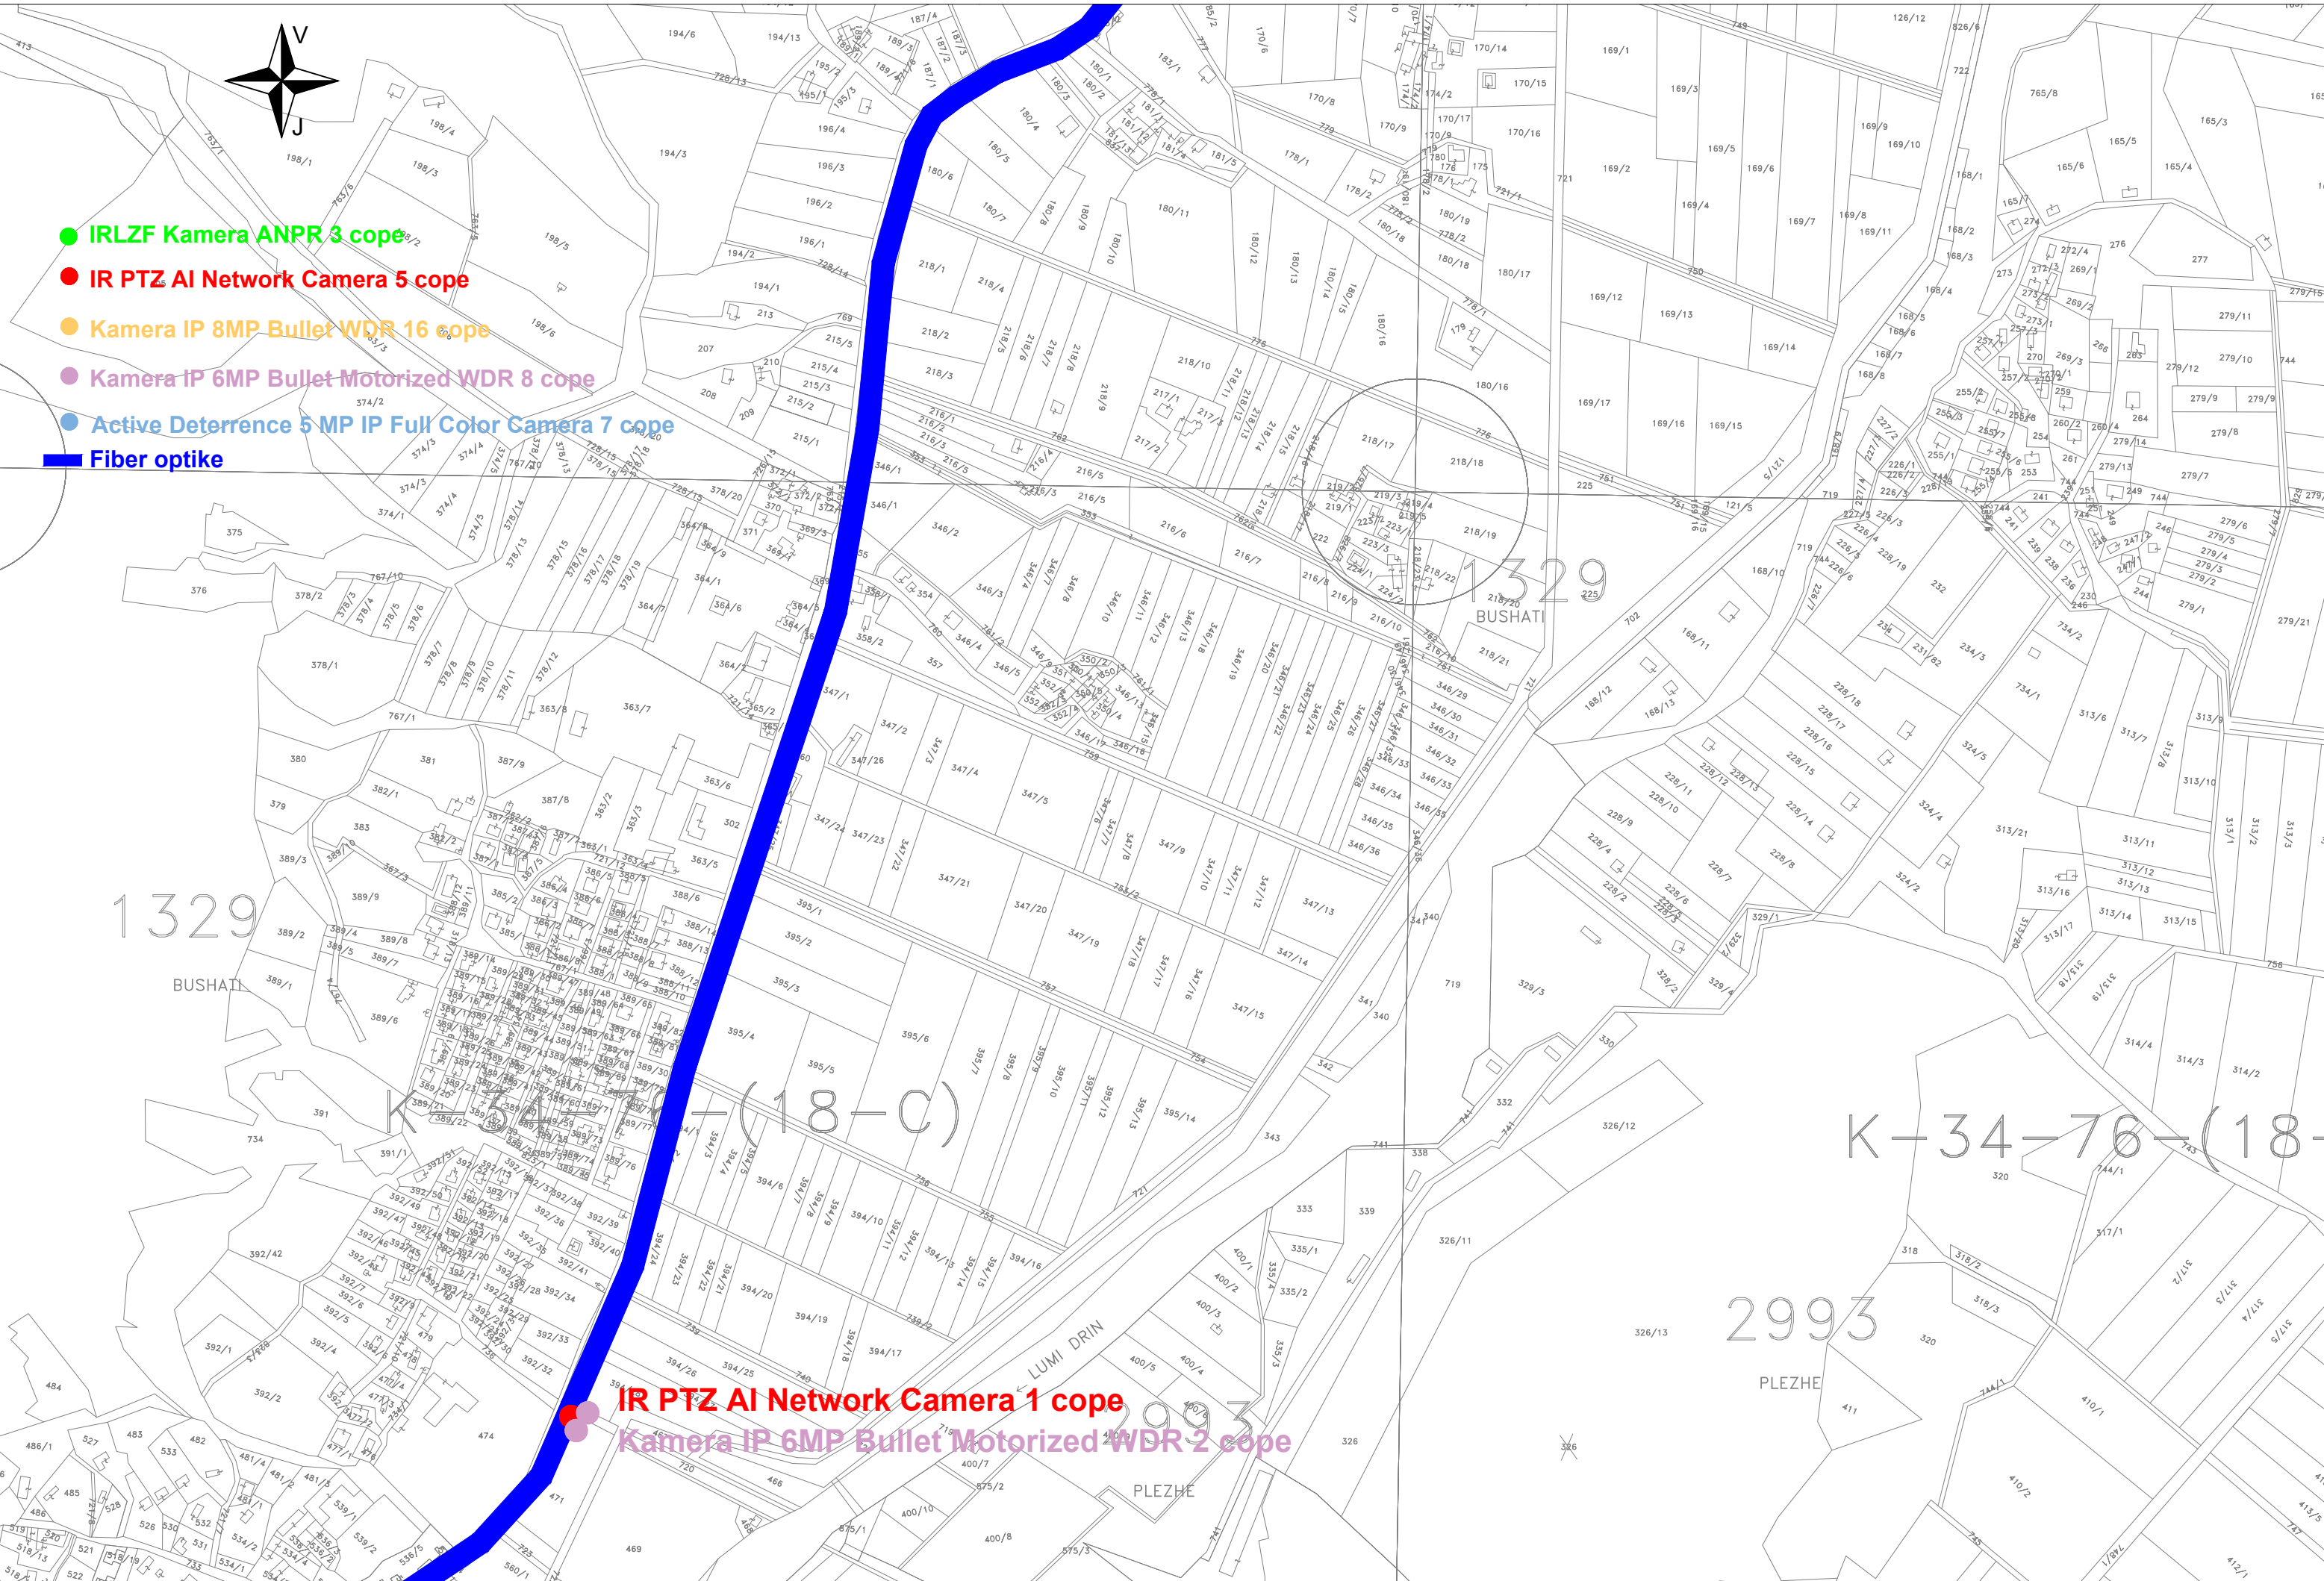

- IRLZF Kamera ANPR 3 cope
- IR PTZ AI Network Camera 5 cope
- Kamera IP 8MP Bullet WDR 16 cope
- Kamera IP 6MP Bullet Motorized WDR 8 cope
- Active Deterrence 5 MP IP Full Color Camera 7 cope
- Fiber optike

IR PTZ AI Network Camera 1 cope
Kamera IP 6MP Bullet Motorized WDR 2 cope