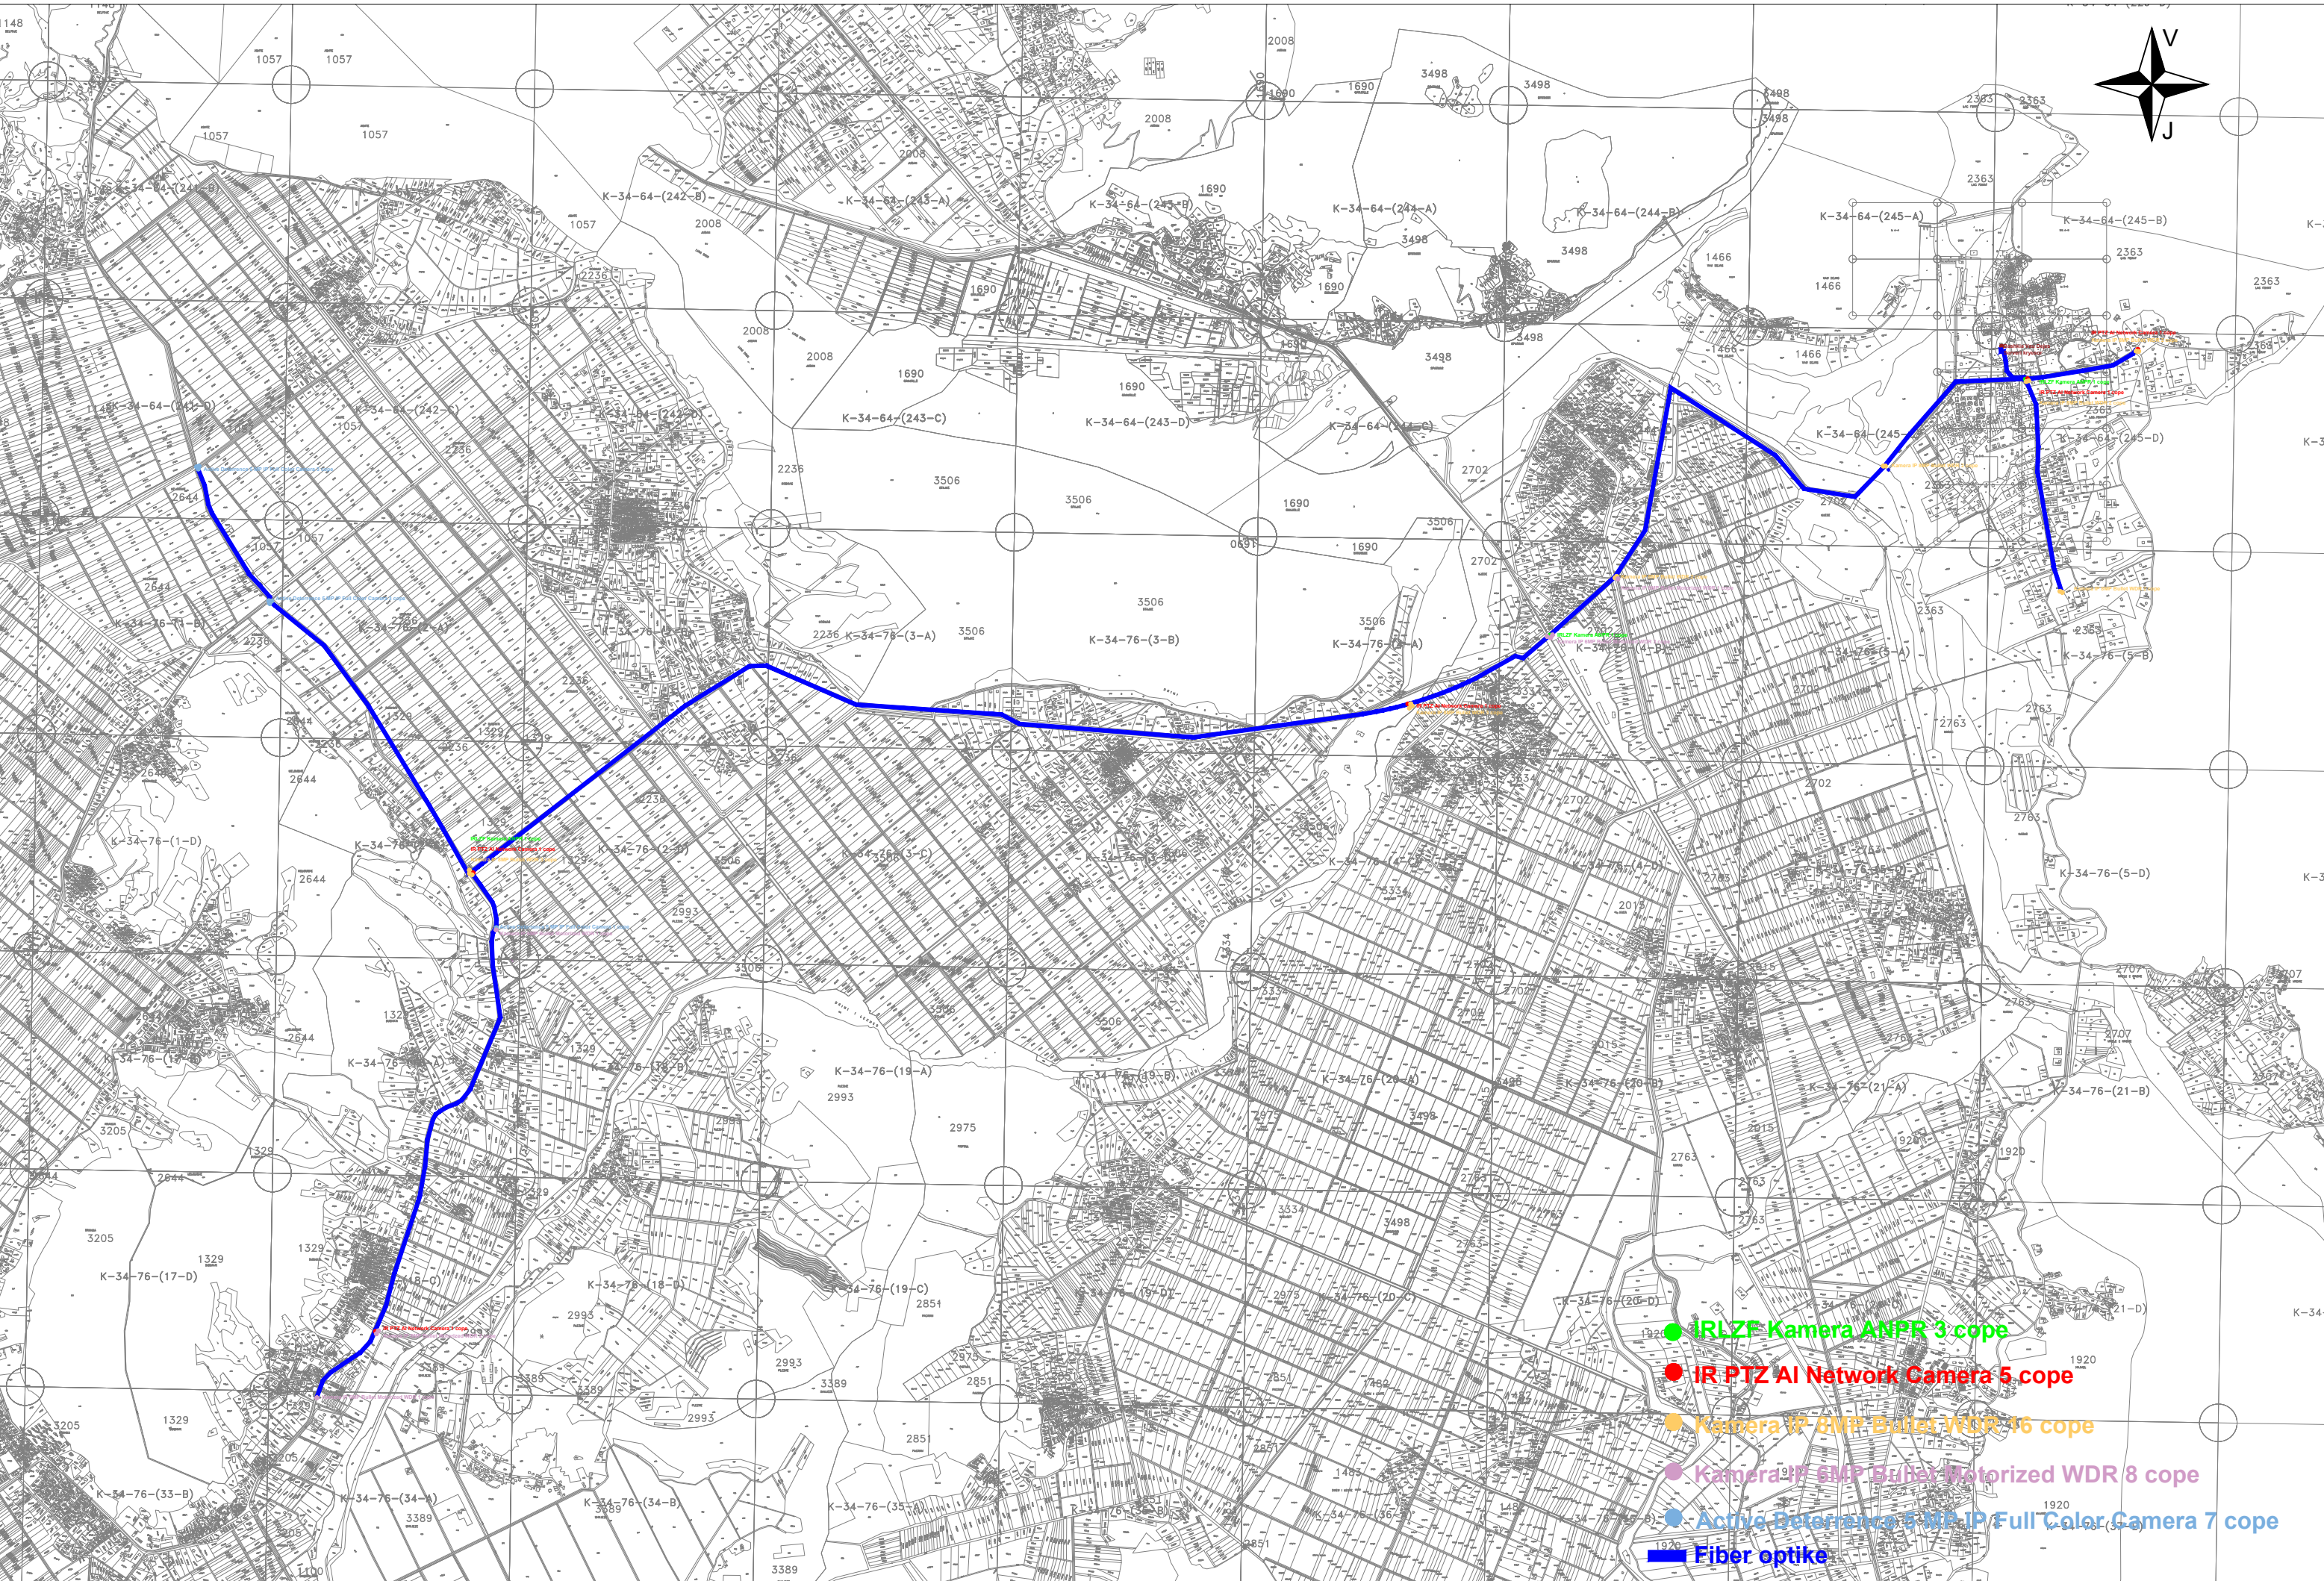

- IRLZF Kamera ANPR 3 cope
- IR PTZ AI Network Camera 5 cope
- Kamera IP 8MP Bullet WDR 16 cope
- Kamera IP 6MP Bullet Motorized WDR 8 cope
- Active Deterrence 5 MP IP Full Color Camera 7 cope
- Fiber optike