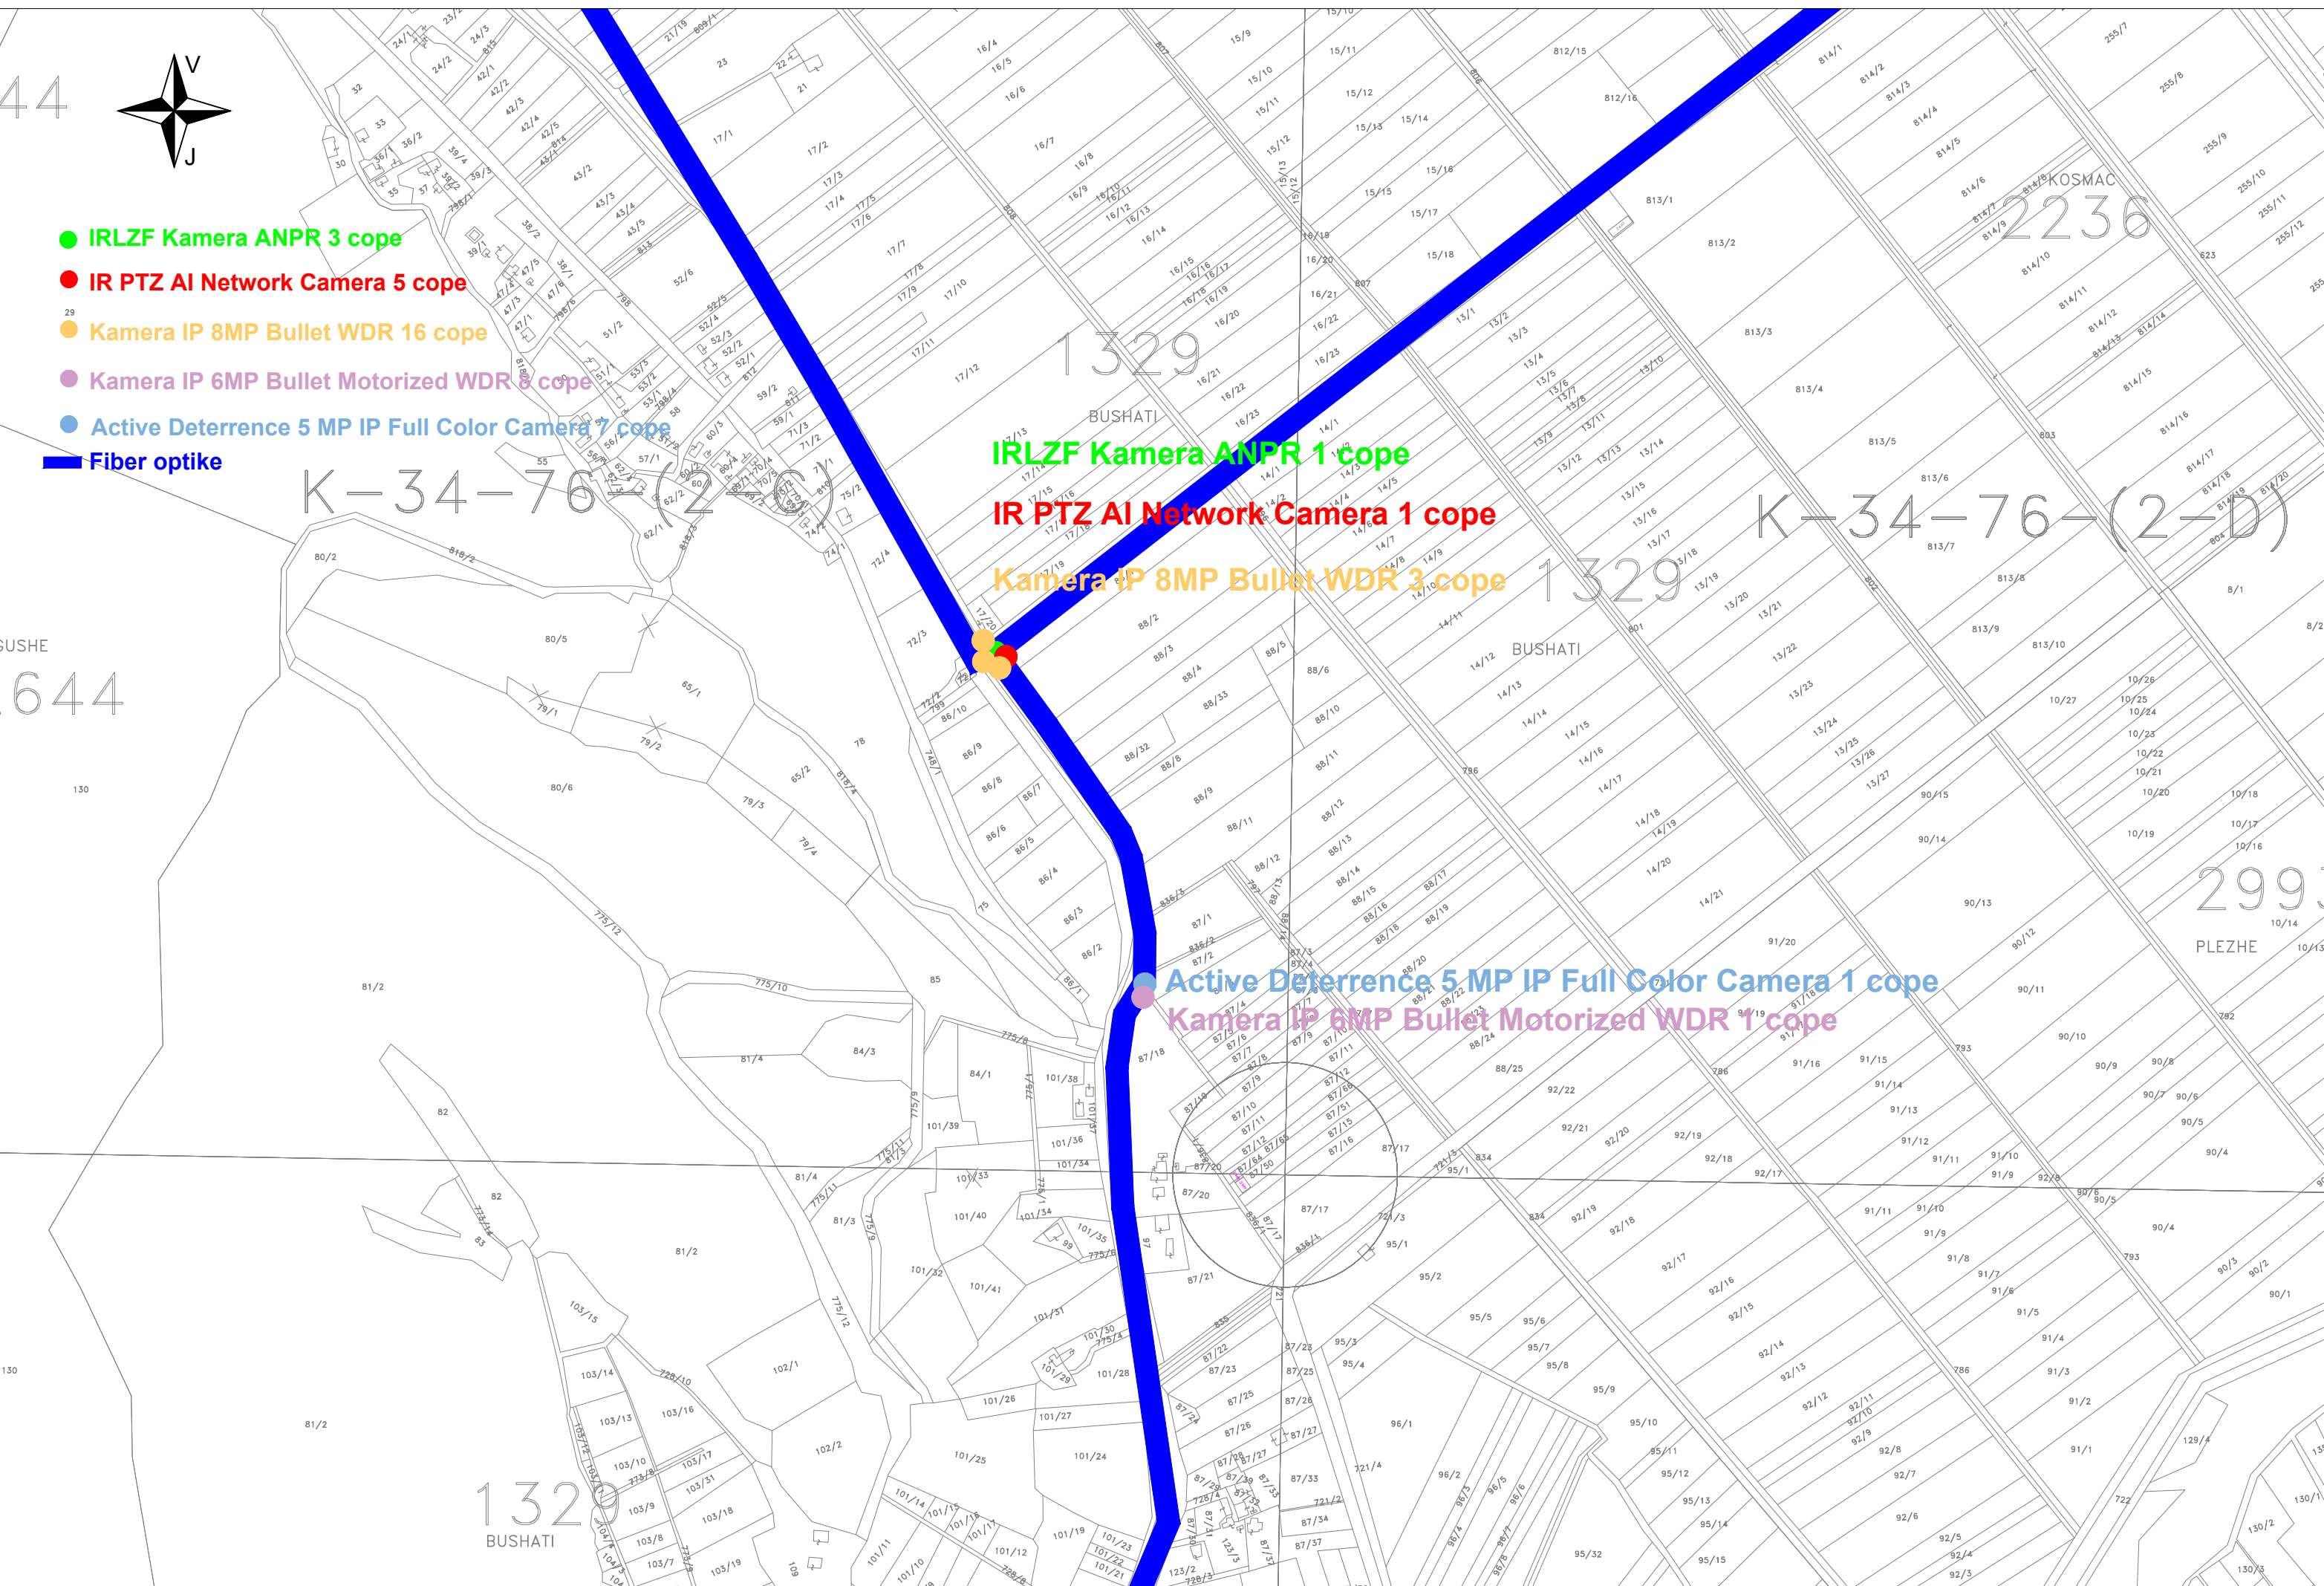

44

- IRLZF Kamera ANPR 3 cope
- IR PTZ AI Network Camera 5 cope
- Kamera IP 8MP Bullet WDR 16 cope
- Kamera IP 6MP Bullet Motorized WDR 8 cope
- Active Deterrence 5 MP IP Full Color Camera 7 cope
- Fiber optike

BUSHE
644

130

130

K-34-76-(2-D)

1329
IR PTZ AI Network Camera 1 cope
Kamera IP 8MP Bullet WDR 3 cope

1329

K-34-76-(2-D)

Active Deterrence 5 MP IP Full Color Camera 1 cope
Kamera IP 6MP Bullet Motorized WDR 1 cope

299
PLEZHE

1329
BUSHATI