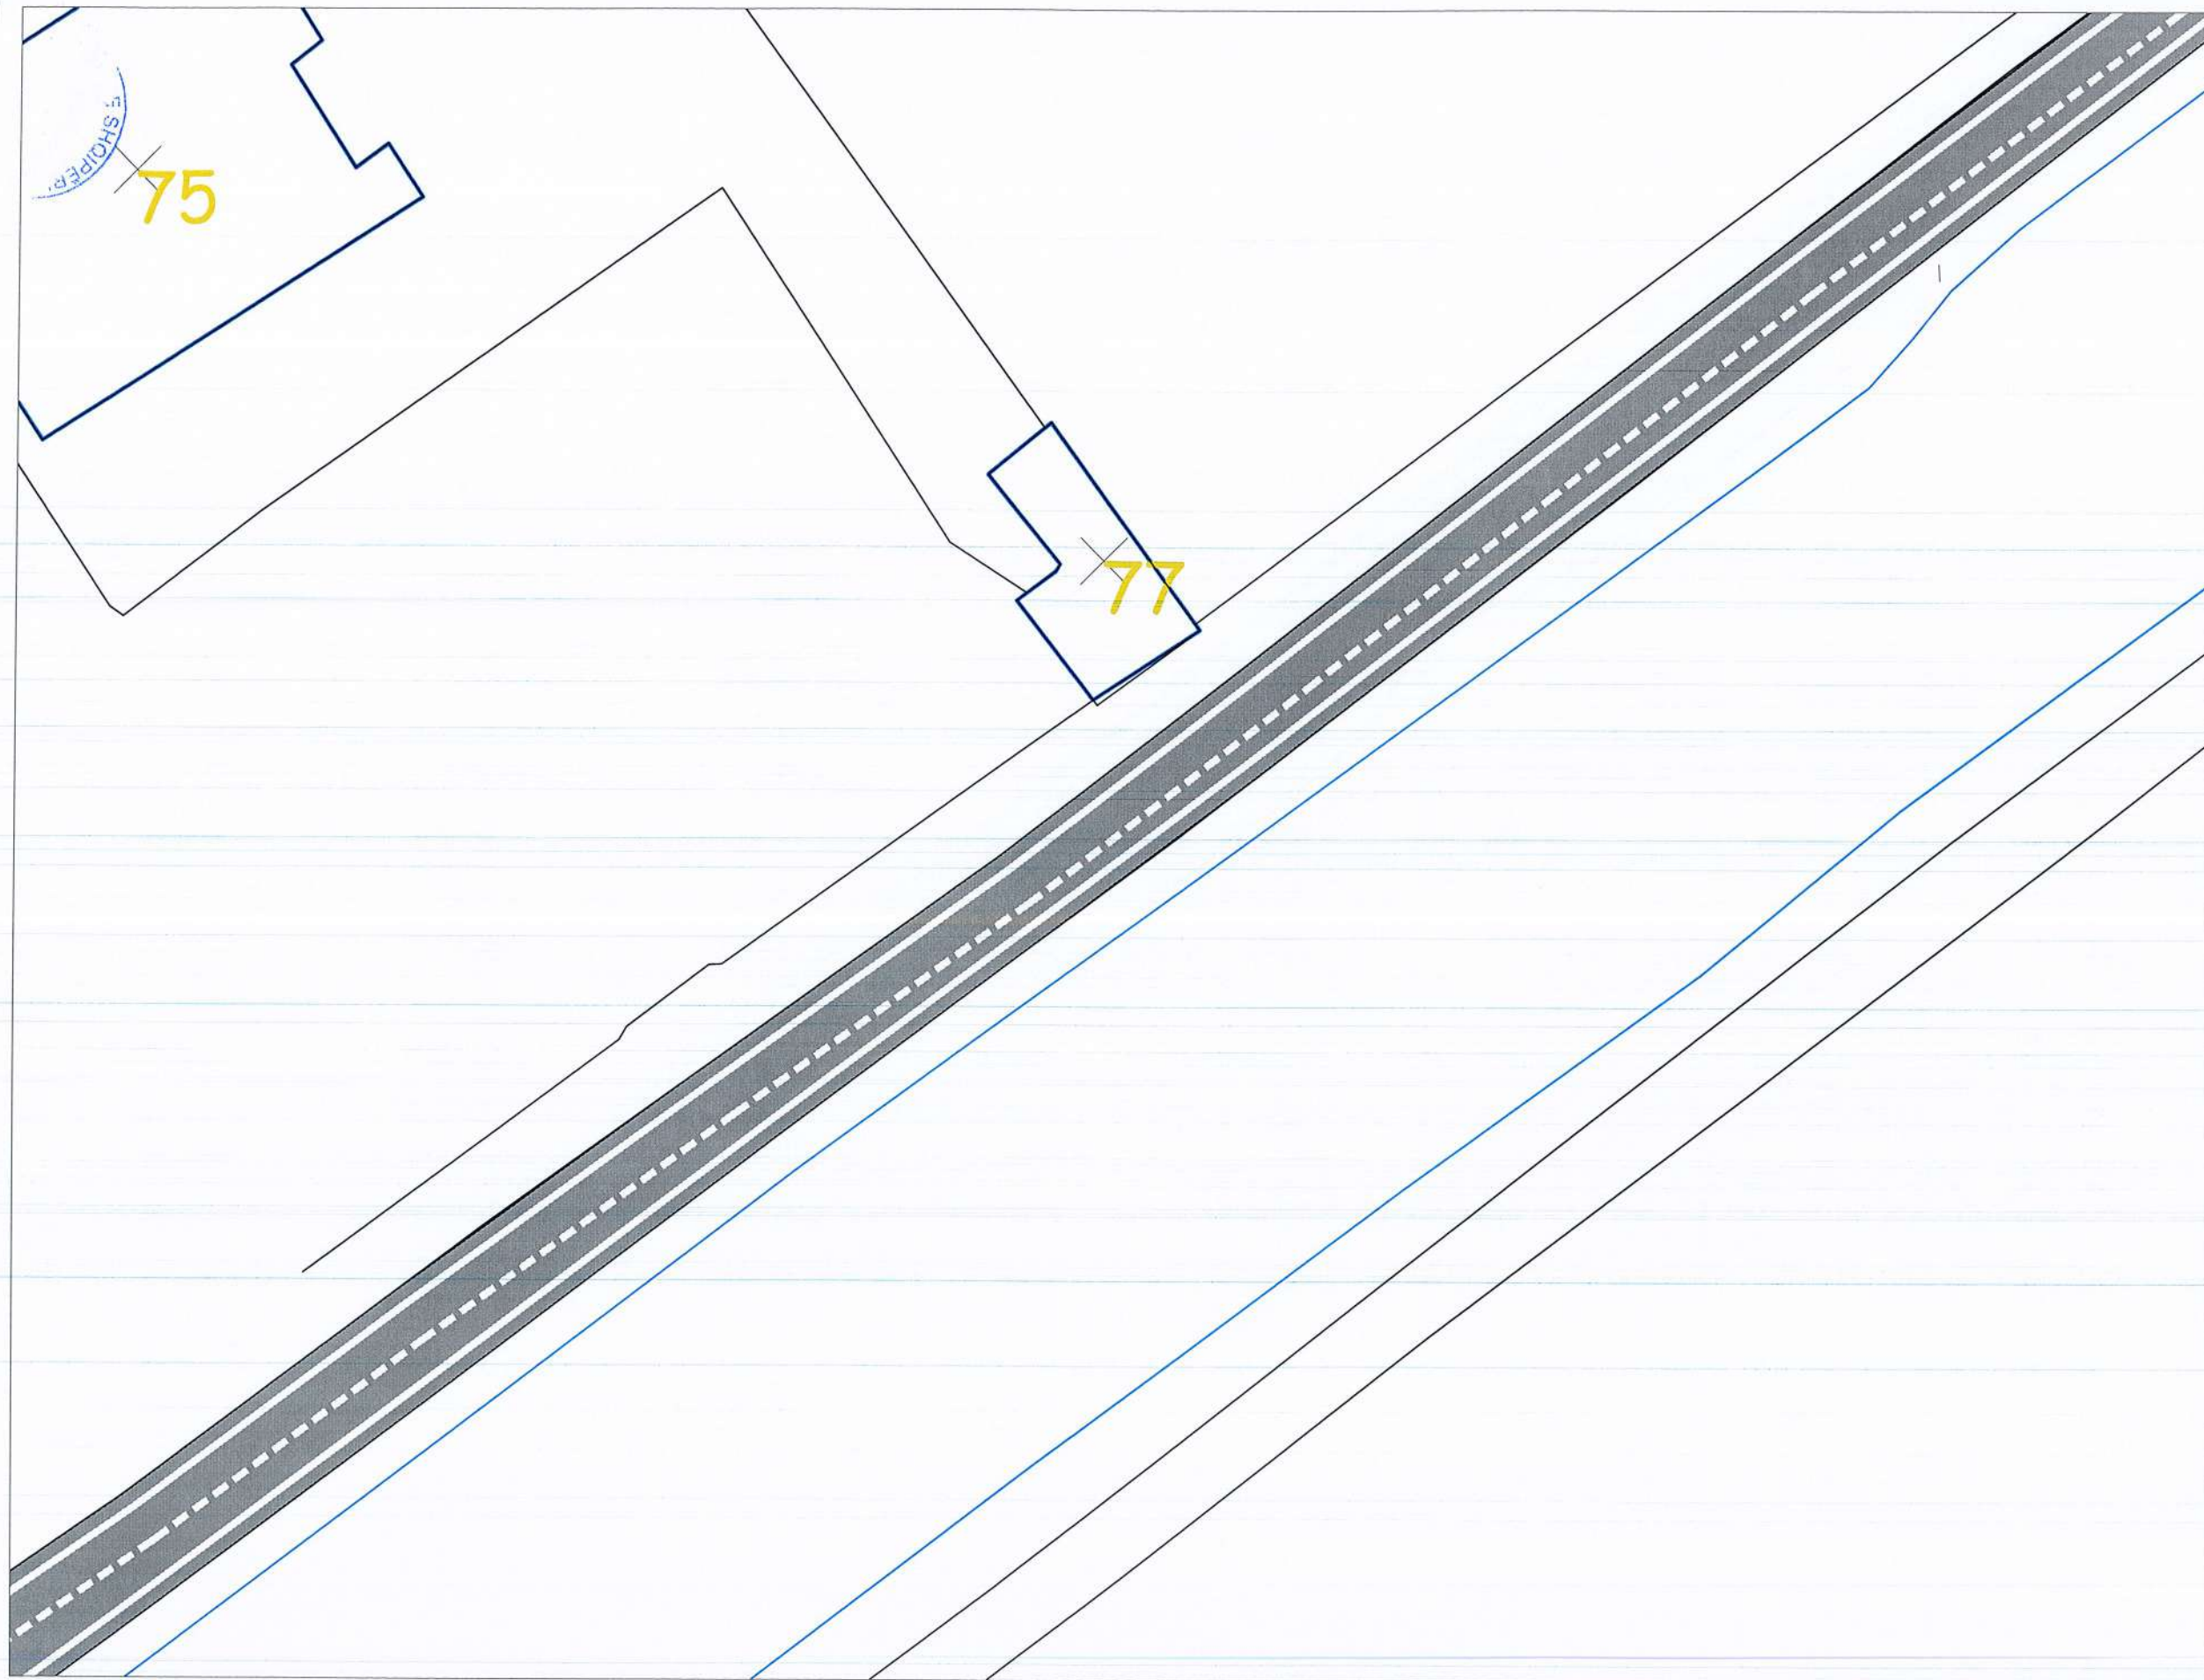

BASHKIA VLORE

DREJTORIA E
URBANISTIKES