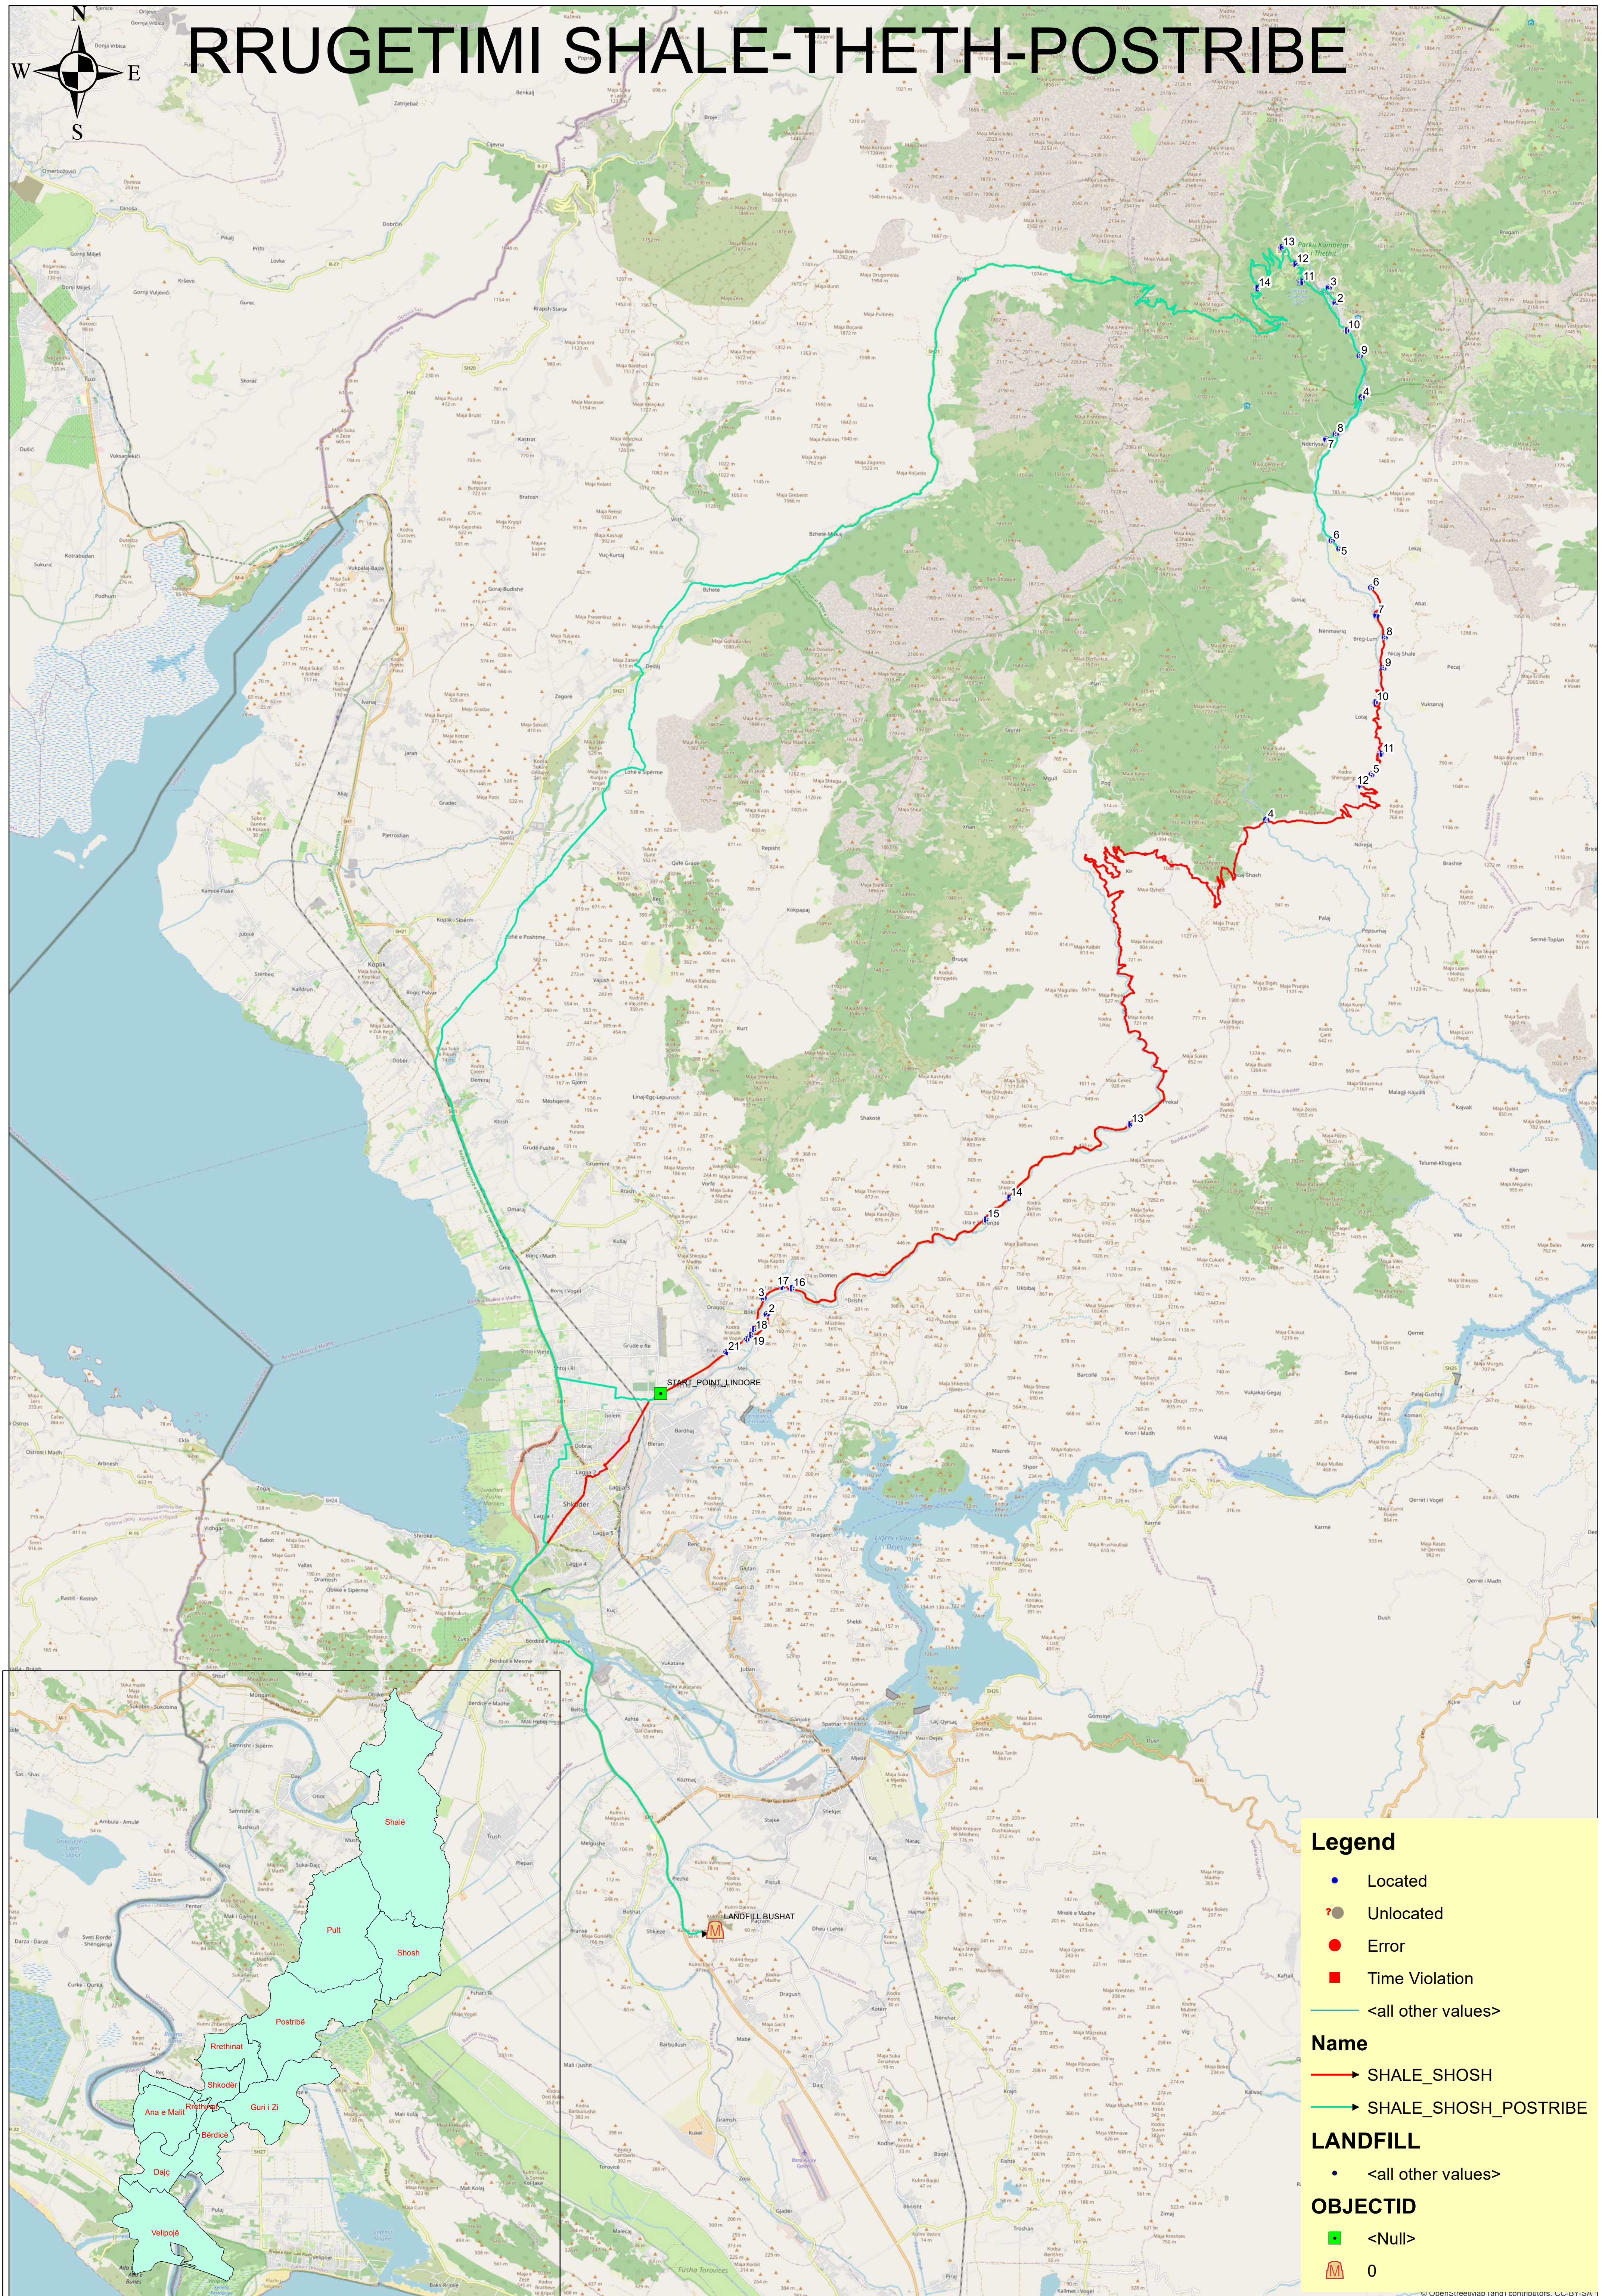

RRUGJETIMI SHALE-THETH-POSTRIBE

Legend

- Located
- Unlocated
- Error
- Time Violation
- <all other values>

Name

- SHALE_SHOSH
- SHALE_SHOSH_POSTRIBE

LANDFILL

- <all other values>

OBJECTID

- <Null>
- 0